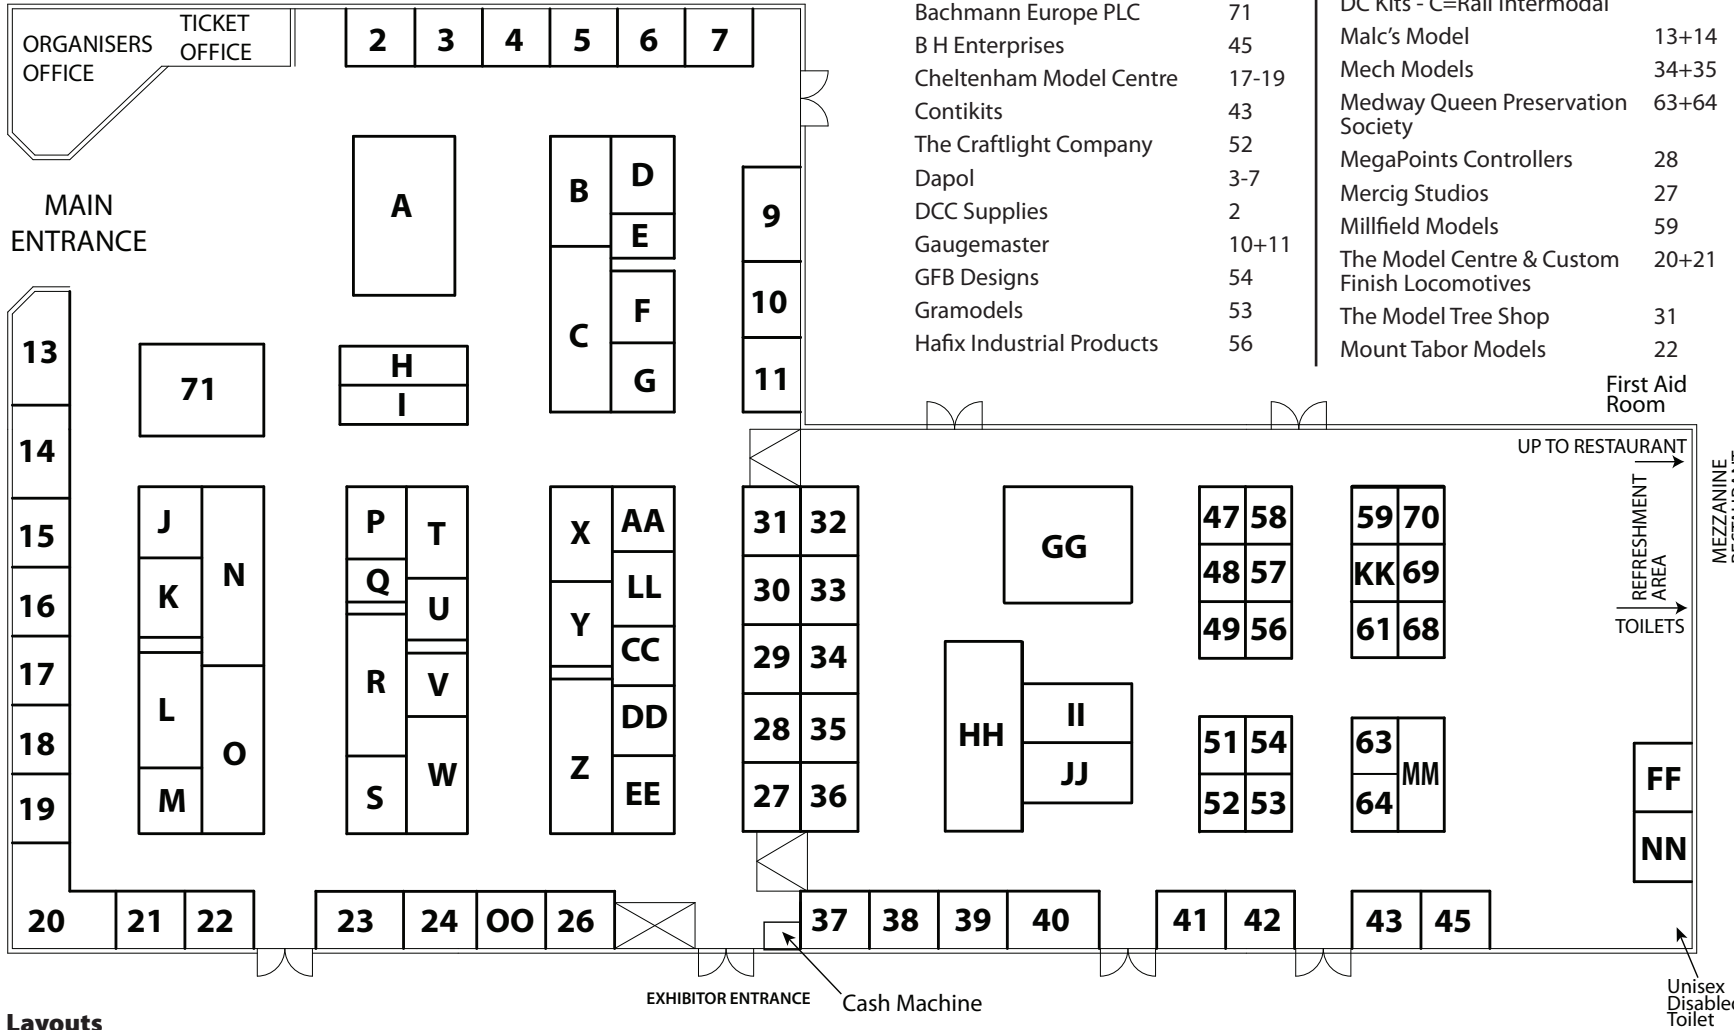

The International N Gauge Show 2019

03.09.19 VERSION 2

Suppliers

ABC Model Railways	41	JB's Model World	15	N Brass Locos	51
All Components	57+58	Kato	9	N Gauge Now	42
Anoraks Anonymous	68-70	Legomanbiffo DCC Sounds - DC Kits - C=Rail Intermodal	36	N Scale CH	32
Bachmann Europe PLC	71	Malc's Model	13+14	N-Train	26
B H Enterprises	45	Mech Models	34+35	Osborns Model	39+40
Cheltenham Model Centre	17-19	Medway Queen Preservation Society	63+64	P & D Marsh	29+30
Contikits	43	MegaPoints Controllers	28	P.G. Models	49
The Craftlight Company	52	Mercig Studios	27	Plus Daughters	23+24
Dapol	3-7	Millfield Models	59	Revolution Trains	16
DCC Supplies	2	The Model Centre & Custom Finish Locomotives	20+21	Severn Models	48
Gaugemaster	10+11	The Model Tree Shop	31	SPC Simplified Point Controls	33
GFB Designs	54	Mount Tabor Models	22	Steve Currinn Books	47
Gramodels	53			TTC Diecast	37+38
Hafix Industrial Products	56			The Wagon Yard	61

Layouts

A Bridge too Far	X	James Street	A	Marx Engels Platz	Z	Two Seasons	M
Annston	I	Kinlochlaggen	W	Millfield Depot	KK	Waterfall Junction - the Suitcase Layout	U
Blue is the Colour	CC	Leigh St George	AA	Mohawk Loops	HH	West Sussex N Gauge MRC	GG
Branksdowne Junction	D	Leonard	S	Nempnett Thrubwell	II	West Wick	B
Brook Lane	K	Letherbridge	DD	Porquoi Pas and Bercy (NFI)	F & G	Whartson Hall	T
Cucknoe	Y	Little Aller Junction	J	Riddle to Old Town	V	Wormhill	E
Dentdale	C	Loch Tat	N	Sketchford Somewhere on the WCML	R	Zieikea Ost	LL
Fellows & Minchin Freight Depot	Q	Longmoor	JJ	Sutton St Annes	L		
Hookhills Viaduct	H	Low Yard Junction	O				