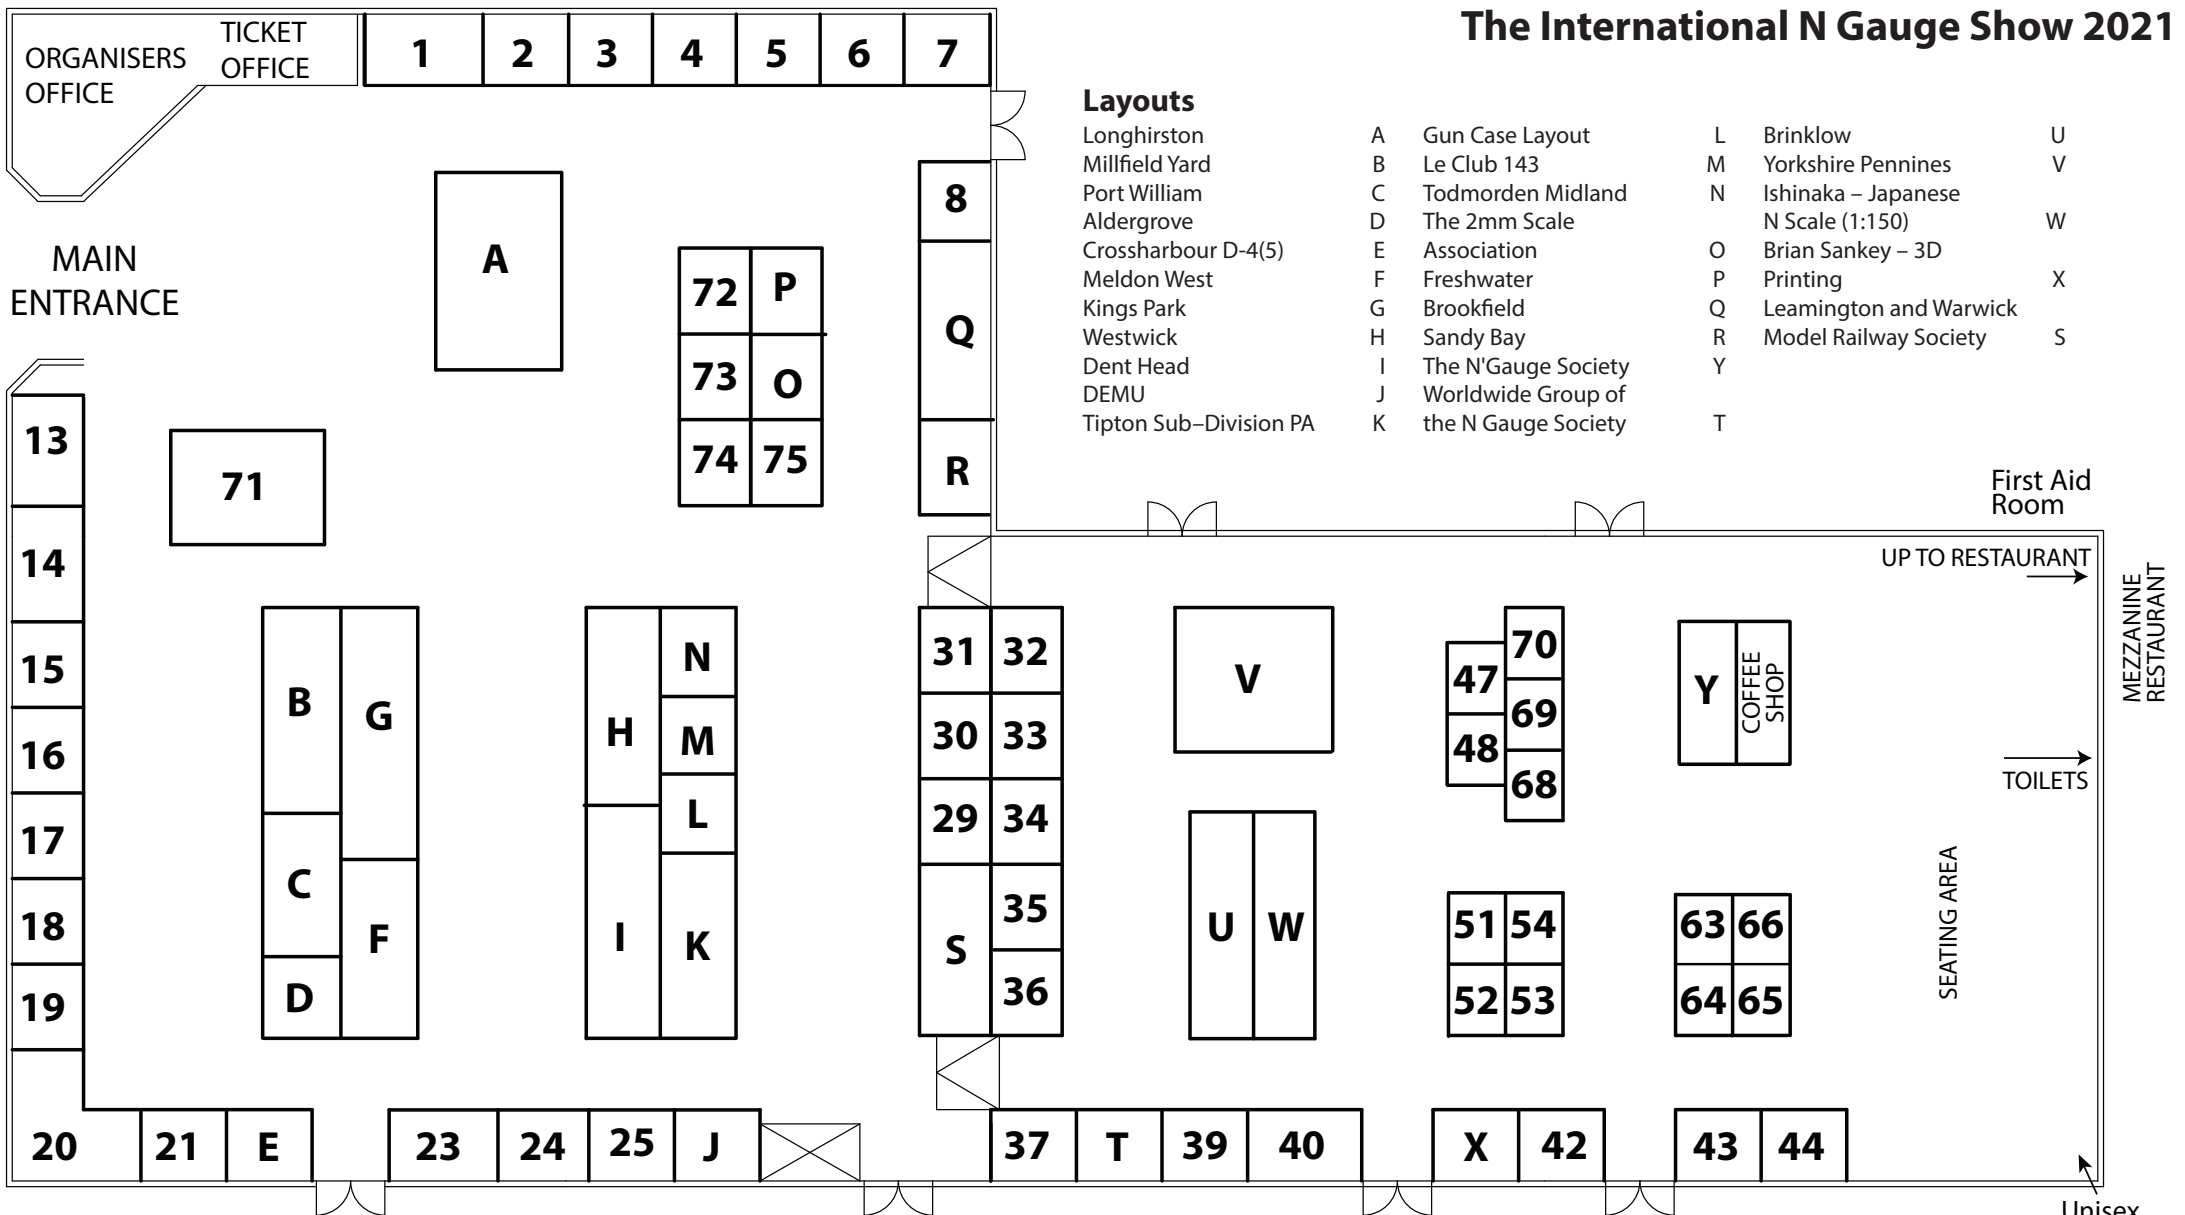

# The International N Gauge Show 2021

## Layouts

Longhirston	A	Gun Case Layout	L	Brinklow	U
Millfield Yard	B	Le Club 143	M	Yorkshire Pennines	V
Port William	C	Todmorden Midland	N	Ishinaka – Japanese N Scale (1:150)	W
Aldergrove	D	The 2mm Scale	O	Brian Sankey – 3D	X
Crossharbour D-4(5)	E	Association	P	Printing	Y
Meldon West	F	Freshwater	Q	Leamington and Warwick	S
Kings Park	G	Brookfield	R	Model Railway Society	
Westwick	H	Sandy Bay	Y		
Dent Head	I	The N'Gauge Society	T		
DEMU	J	Worldwide Group of the N Gauge Society			
Tipton Sub-Division PA	K				

## Exhibitors

Anoraks Anonymous	68-70	Dapol	3-7	JB's Model World	15	N Brass Locomotives	25	Revolution Trains	18
Artmaster	54	DCC Supplies	2	KR Models	1	North Road Trains	65+66	Severn Models	48
B H Enterprises	44	DC Sounds – Dc Kits – C=Rail	35+36	Malc's Models	13+14	Osborns Models	39+40	Steve Currinn Books	47
Bachmann Collectors Club	71	Dingo Servo Mounts	53	Mech Models	32-34	P & D Marsh	29+30	Ttc Diecast	37
Cheltenham Model Centre	16+17	Engee Publishing/N Gauge	42	Medway Queen West	63+64	Plus Daughters	23+24	The Wagon Yard	8
Contikits	43	Now		Mel's Models	51	Proxxon Tools	74+75		
The Craftlight Company	52	HJH Tooling	31	The Model Tree Shop	72+73	Rails Of Sheffield	19-21		