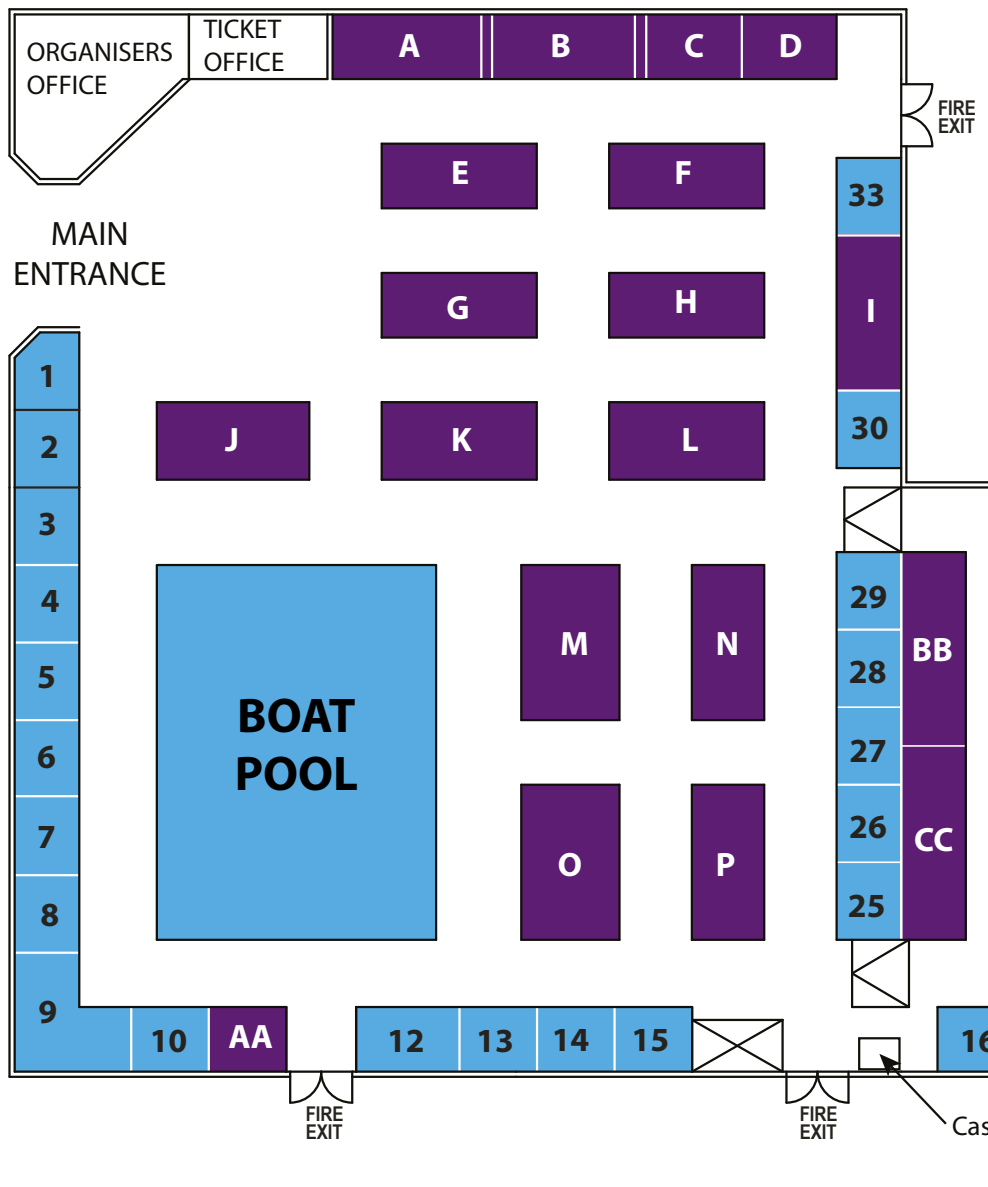

## Droitwich Spa Model Boat Club

Andrea Povey

W: [www.dsmbc.co.uk](http://www.dsmbc.co.uk)

DSMBC has for many years provided members with the opportunity to sail models at a variety of venues such as Worcester County Hall, Lakeside Campus and Bodenham Arboretum. The club aims to promote main modelling at all levels to all ages and groups. Please drop by for a chat!